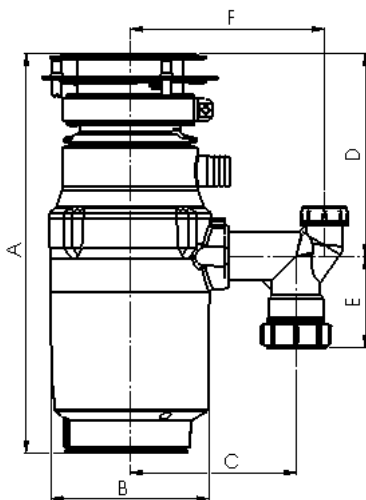

FWD-030G

*Efficient and reliable
Supreme grinding efficiency
Silent DC motor
Hygienic & convenient
Warranty 2-Year*

Knock-out for dishwasher drain

Measurements are in Millimeter

A : 328	B : 130
C : 136	D : 167
E : 75	F : 160